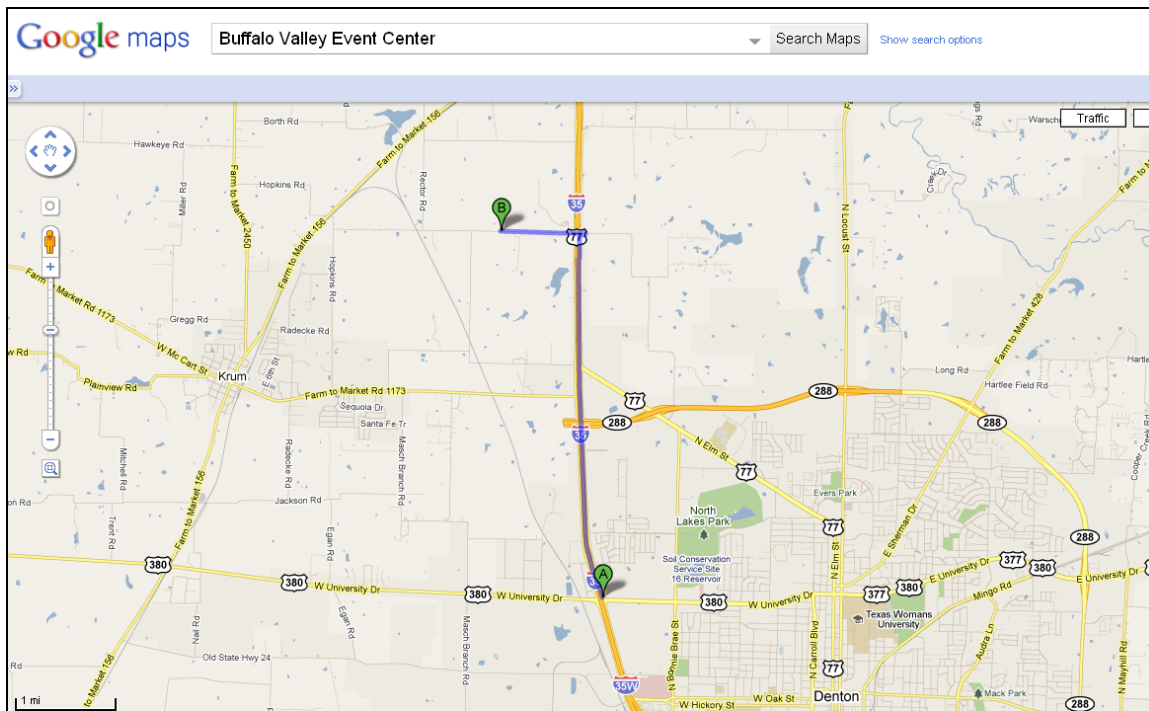

# Directions to Friday Evening Event

## **Merritt Buffalo Ranch (Buffalo Valley Event Center)**

2946 Ganzer Road West, Denton

Directions from I-35 and University Dr (US 380) in west Denton

1. Head **north** on **I-35 Frontage Rd** go 0.2 mi
2. Take the ramp on the **left** onto **I-35 N** about 4 mins go 3.2 mi
3. Take exit **472** toward **Ganzer Rd** go 0.1 mi  
total 3.5 mi
4. Merge onto **I-35 Frontage Rd** go 0.1 mi
5. Take the **Ganzer Rd** exit go 397 ft
6. Turn **left** at **Ganzer Rd E** about 2 mins go 0.8 mi  
total 4.6 mi

Or use this link to Google Maps: <http://tinyurl.com/BufferoValleyEventCenter>